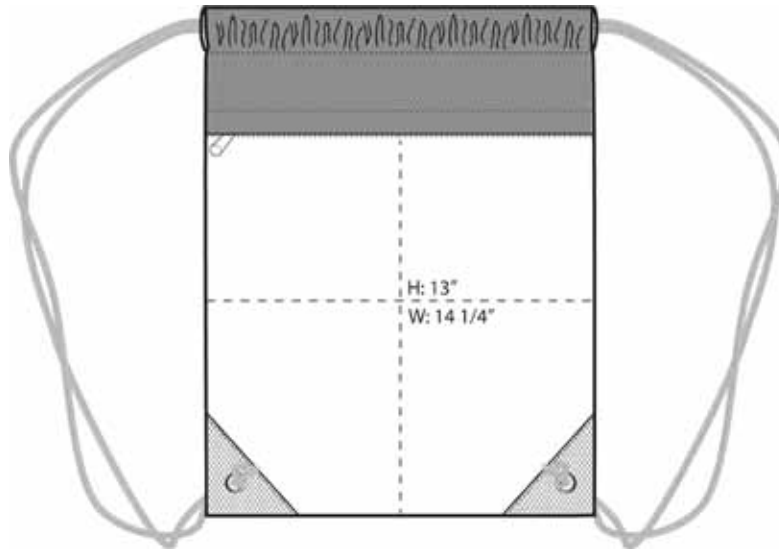

Front View

Note: Best graphic placement should be per the embellisher/screen printer recommendations.