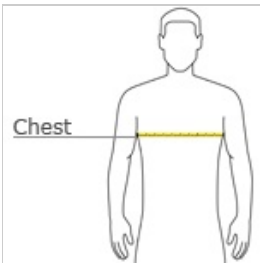

Youth Heavy Blend™ Hooded Sweatshirt. 18500B

- 8-ounce, 50/50 cotton/poly
- Double-needle stitching at waistband and cuffs
- Double-lined hood
- No drawcord at hood
- 1x1 rib knit cuffs and waistband with spandex
- Front pouch pocket

front

back

HOW TO MEASURE

CHEST

With arms down at sides, measure around the upper body, under arms and over the fullest part of the chest.

SIZE CHART

	XS	S	M	L	XL
Size	2-4	6-8	10-12	14-16	18-20
Chest	30-32	32-34	34-36	36-38	38-40